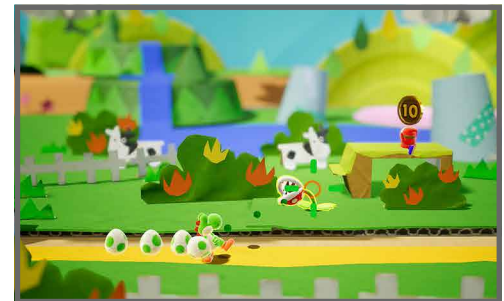

YOSHI™ FOR NINTENDO SWITCH (WORKING TITLE)

DISCOVER THE FLIP SIDE OF YOSHI'S WORLD

Lead Yoshi on a brand new adventure that will turn everything you've come to expect from side-scrolling games upside down! Explore a great, big world decorated like a miniature diorama in a new art style for the franchise, where each side-scrolling stage has the traditional front side as well as a flip side with different views and surprises. Look for items throughout the stage as Yoshi makes his way to the goal. You can even join up with a friend!

FEATURES:

- Join Yoshi in this new action platforming game
- Each course offers both a main path and a hidden path that offers different views and surprises
- The lively art style looks like a miniature diorama
- Enjoy simultaneous 2-player action