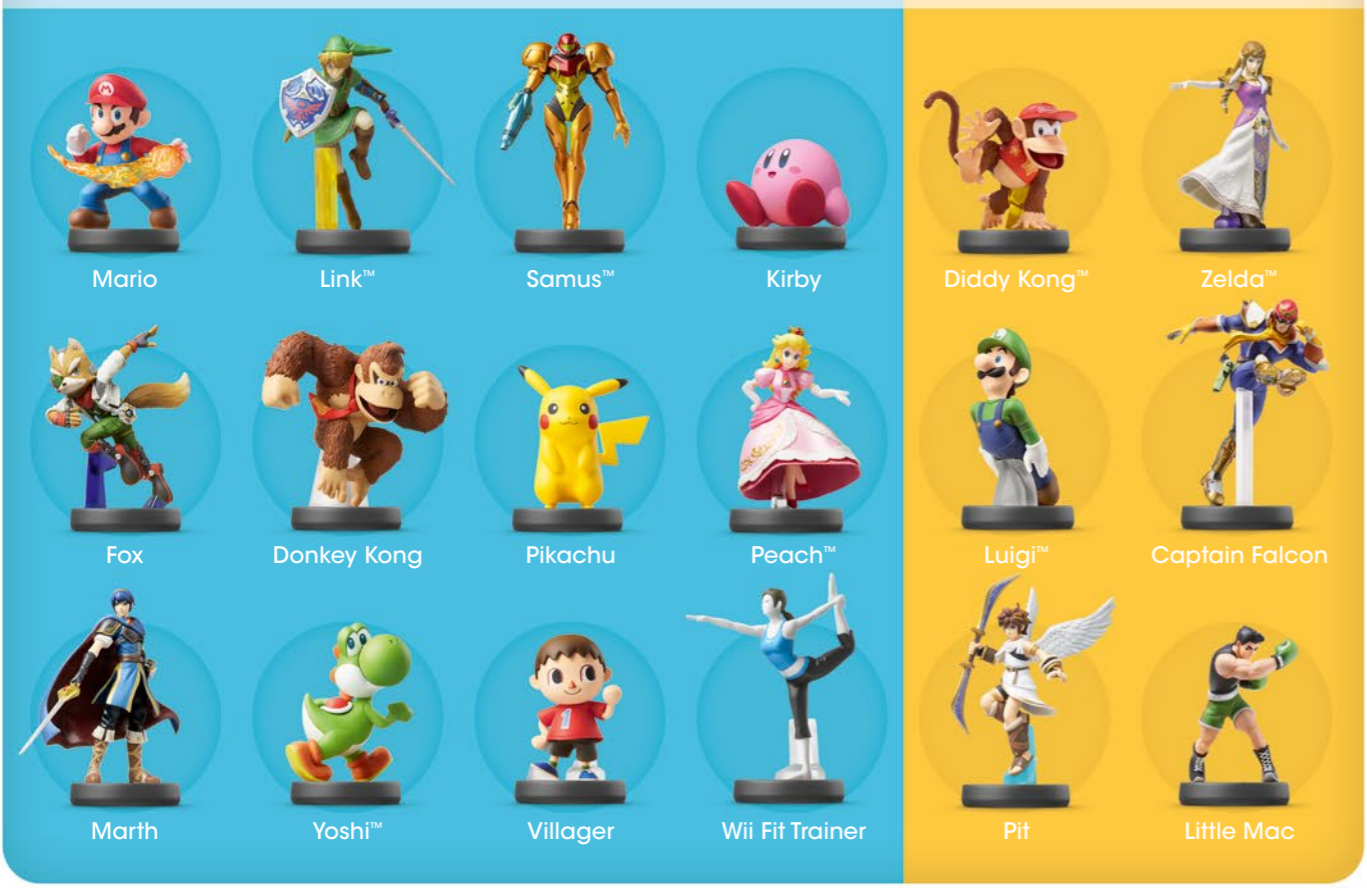

Your Favourite Nintendo Characters Come to Life

Take your pick from the upcoming amiibo.

Available on **Nov. 28th**

Available on **Dec. 19th**

How it works in Super Smash Bros for Wii U

Just tap your amiibo to the Wii U GamePad: no extra hardware or accessories are required.